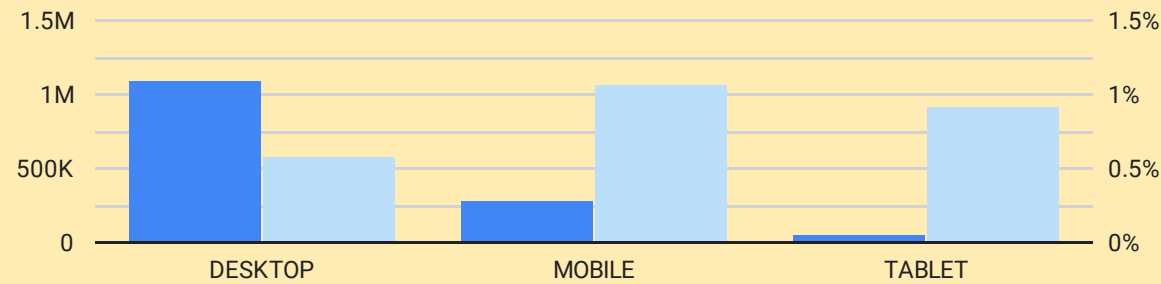

Impressions URL CTR

Landing Page	Impressions	Url Clicks	URL ...
https://shop.googlemerchandisestore.com/Google+...	██████████	██████████	0.45%
https://shop.googlemerchandisestore.com/Google+...	█	█	0.87%
https://shop.googlemerchandisestore.com/Google+...	█	|	0.01%
https://shop.googlemerchandisestore.com/Google+...	█	████	2.34%
https://shop.googlemerchandisestore.com/Google+...	█	██████	3.53%
https://shop.googlemerchandisestore.com/Google+...	█	█	0.81%
https://shop.googlemerchandisestore.com/Google+...	█	|	0.4%
https://shop.googlemerchandisestore.com/Google+...	█	█	1.59%
https://shop.googlemerchandisestore.com/Google+...	█	|	0.17%
https://shop.googlemerchandisestore.com/Google+...	█	|	0.24%
https://shop.googlemerchandisestore.com/Google+...	█	|	0.07%

Query	Impressions	Clicks	Site ...	Average Position
dinosaur game	██████████	██████████	0.39%	9.22
dino game	█	█	0.83%	7.5
chrome dino	█	|	0.38%	9.28
google dinosaur game	█	█	0.47%	8.08
notebook	█	|	+0%	10.57
chrome dino game	█	|	0.61%	8.61
apparel store	█	|	0.01%	6.36
apparel	█	|	0%	36.42
messenger bag	█	|	0%	3.56
chrome://dino	█	|	0.38%	9.49
sticker	█	|	0.16%	12.36