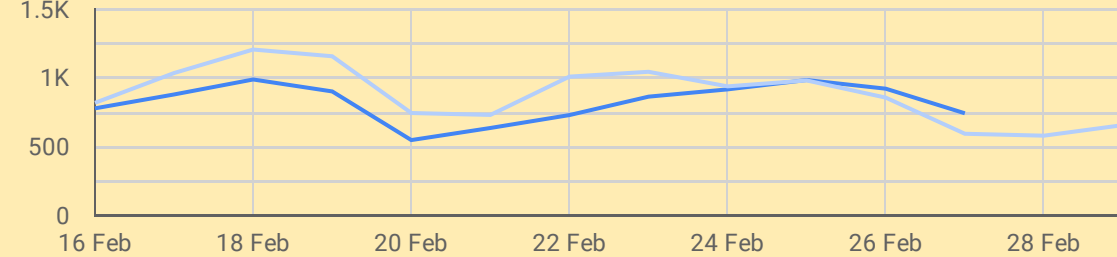

### Filters

Country

Device Category

Last 28 days

Previous 28 days

Impressions

1.4M

-19.4%

Url Clicks

9.9K

-19.9%

URL CTR

0.7%

-0.7%

Impressions Impressions (previous 14 days)

Url Clicks Url Clicks (previous 14 days)

Impressions URL CTR

Landing Page	Impressions	Url Clicks	URL ...
https://shop.googlemerchandisestore.com/Google+...	██████████	██████████	0.45%
https://shop.googlemerchandisestore.com/Google+...	█	█	0.87%
https://shop.googlemerchandisestore.com/Google+...	█		0.01%
https://shop.googlemerchandisestore.com/Google+...	█	████	2.34%
https://shop.googlemerchandisestore.com/Google+...	█	██████	3.53%
https://shop.googlemerchandisestore.com/Google+...	█	█	0.81%
https://shop.googlemerchandisestore.com/Google+...	█		0.4%
https://shop.googlemerchandisestore.com/Google+...	█	█	1.59%
https://shop.googlemerchandisestore.com/Google+...	█		0.17%
https://shop.googlemerchandisestore.com/Google+...	█		0.24%
https://shop.googlemerchandisestore.com/Google+...	█		0.07%