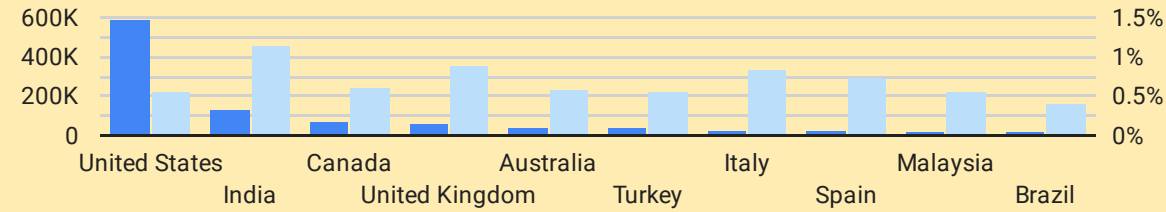

Impressions URL CTR

Landing Page	Impressions	Url Clicks	URL ...
https://shop.googlemerchandisestore.com/Google+...	██████████	██████████	0.45%
https://shop.googlemerchandisestore.com/Google+...	█	█	0.87%
https://shop.googlemerchandisestore.com/Google+...	█	|	0.01%
https://shop.googlemerchandisestore.com/Google+...	█	████	2.34%
https://shop.googlemerchandisestore.com/Google+...	█	██████	3.53%
https://shop.googlemerchandisestore.com/Google+...	█	█	0.81%
https://shop.googlemerchandisestore.com/Google+...	█	|	0.4%
https://shop.googlemerchandisestore.com/Google+...	█	█	1.59%
https://shop.googlemerchandisestore.com/Google+...	█	|	0.17%
https://shop.googlemerchandisestore.com/Google+...	█	|	0.24%
https://shop.googlemerchandisestore.com/Google+...	█	|	0.07%

Query	Impressions	Clicks	Site ...	Average Position
dinosaur game	██████████	██████████	0.39%	9.22
dino game	█	█	0.83%	7.5
chrome dino	█	|	0.38%	9.28
google dinosaur game	█	█	0.47%	8.08
notebook	█	|	+0%	10.57
chrome dino game	█	|	0.61%	8.61
apparel store	█	|	0.01%	6.36
apparel	█	|	0%	36.42
messenger bag	█	|	0%	3.56
chrome://dino	█	|	0.38%	9.49
sticker	█	|	0.16%	12.36